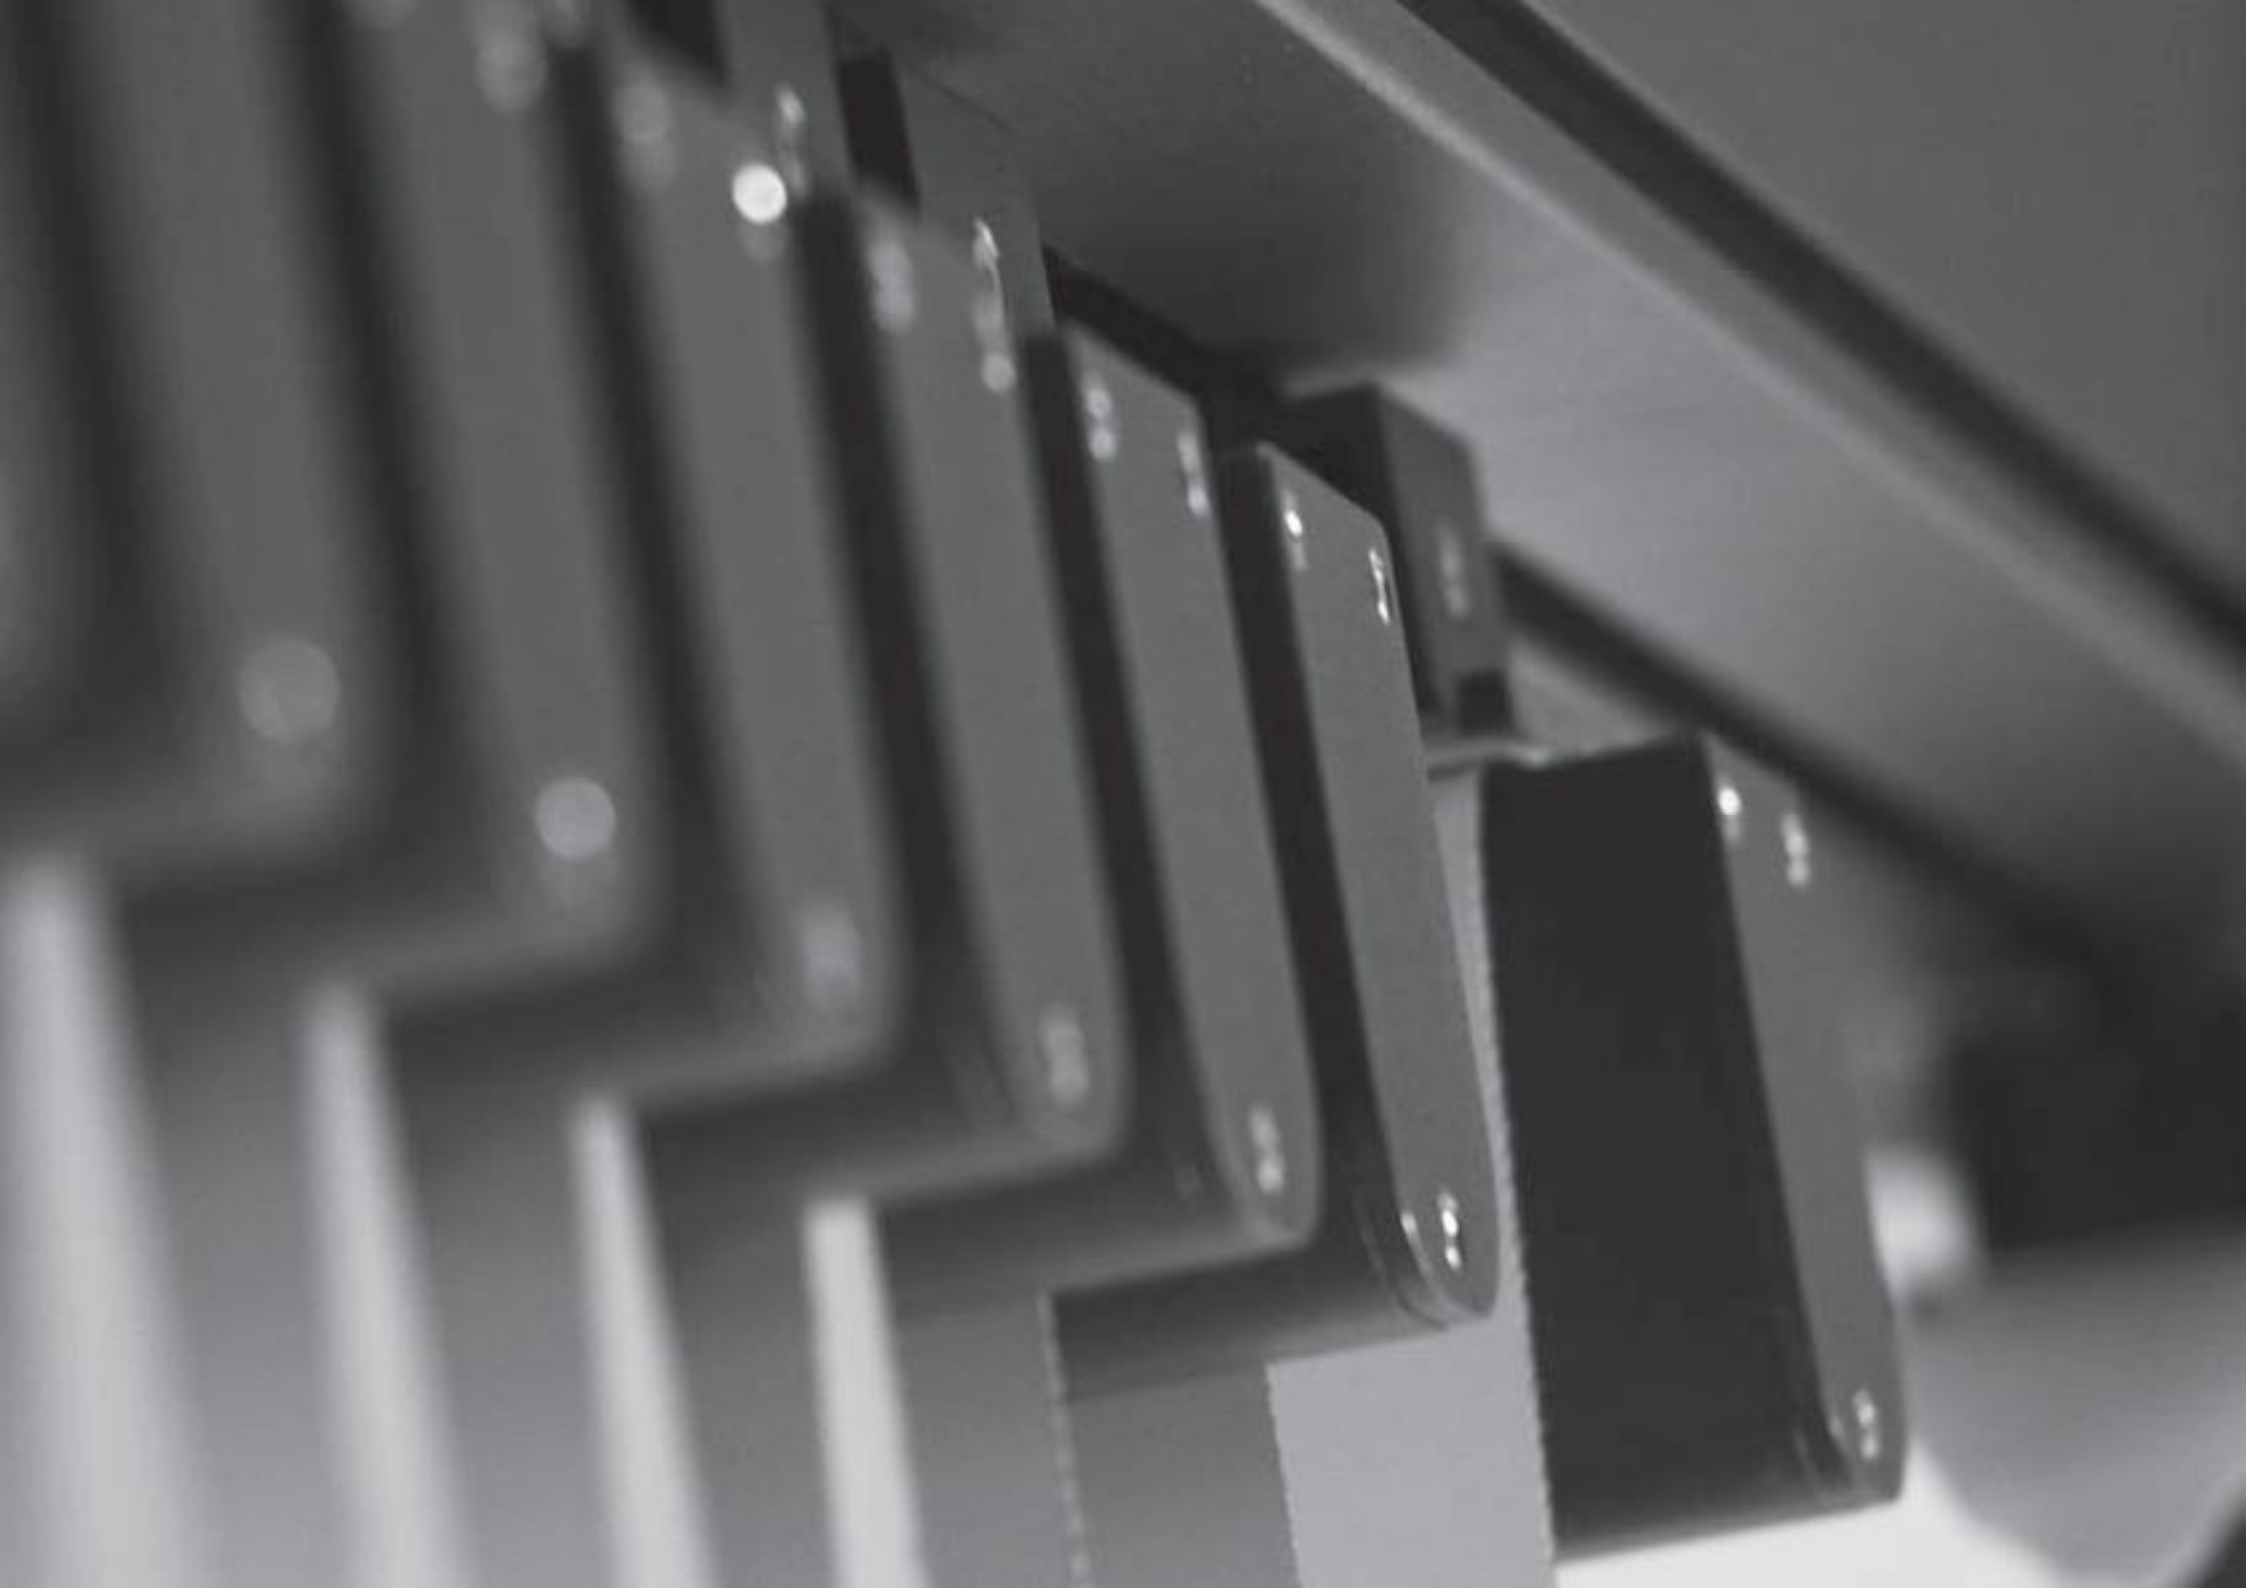

pergola

New Pergola **Solid**

New pergola Solid is an aesthetic aluminium construction with a movable roofing. Trolley system moved with built-in electric drive provides a comfortable operation of the roofing system. Thanks to hidden in the construction drainage system pergola Solid is a product characterized by high aesthetics and functionality. Pergola Solid constitutes protection against both sun and rain, and with the optional LED lighting it allows to change your terrace into spacious lounge even after sunset.

Properties:

- Construction made from extruded aluminium profiles and stainless steel components
- Construction equipped with drainage system
- Sun protection and rainproof system
- Electrically operated movable cover
- Possibility of using weather automation system
- Possibility of using LED lighting
- Wall mounted or free-standing version
- Construction available in any colour from RAL palette
- Maximum dimensions of one module: width 4 m, projection 7 m
- Possible group installation

colour palette	RAL
electric drive	yes
maximum projection	7 m
maximum width	4 m
tilt angle*	3°–10°
external installation	yes
cover	PVC fabric dedicated for Solid system

* maximum tilt angle depends on the projection

pergola solid

Properties:

- Construction made from extruded aluminium profiles and galvanized steel connectors
- Possibility of using various roof covers
- Wall mounted or free-standing version
- Possibility of smooth roof pitch configuration from 0° to 20°
- Construction available in any colour from RAL palette
- Maximum dimensions of one module: 3.7 m width, 5.5 m projection
- Possible group installation