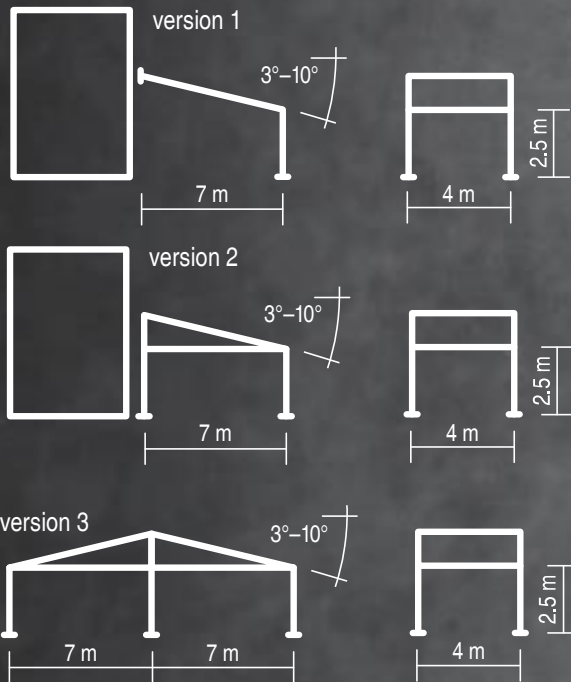

Properties:

- Construction made from extruded aluminium profiles and stainless steel components
- Construction equipped with drainage system
- Sun protection and rainproof system
- Electrically operated movable cover
- Possibility of using weather automation system
- Possibility of using LED lighting
- Wall mounted or free-standing version
- Construction available in any colour from RAL palette
- Maximum dimensions of one module: width 4 m, projection 7 m
- Possible group installation

colour palette	RAL
electric drive	yes
maximum projection	7 m
maximum width	4 m
tilt angle*	3°–10°
external installation	yes
cover	PVC fabric dedicated for Solid system

* maximum tilt angle depends on the projection

pergola solid

Properties:

- Construction made from extruded aluminium profiles and galvanized steel connectors
- Possibility of using various roof covers
- Wall mounted or free-standing version
- Possibility of smooth roof pitch configuration from 0° to 20°
- Construction available in any colour from RAL palette
- Maximum dimensions of one module: 3.7 m width, 5.5 m projection
- Possible group installation

colour palette	RAL
electric drive	no
maximum projection*	5.5 m
maximum width*	3.7 m
roof pitch	0°–20°
external installation	yes
cover	acrylic fabric, PVC fabric, Veranda system, Sunbreaker system

* If the maximum width (3 m) and projection (4 m) are exceeded it is recommended to make a static calculations